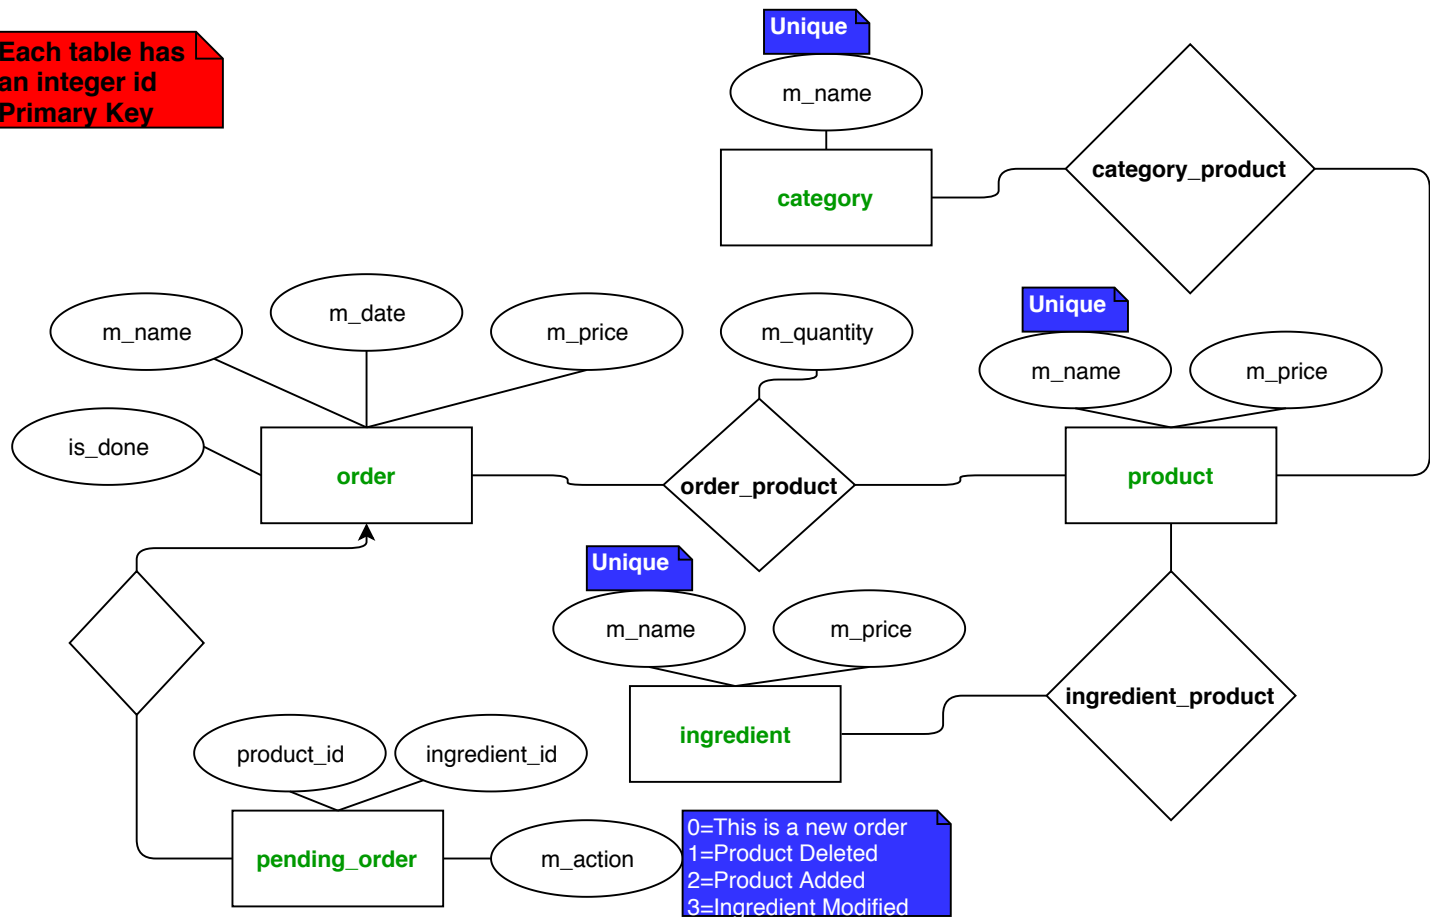

Restaurant PC App Use Case

Restaurant PC-PHP
Class Diagram

Classes have no relations in php. The relationships will be handled from the database schema

Each table has an integer id Primary Key

ADD Ingredient Sequence

ADD Category Sequence