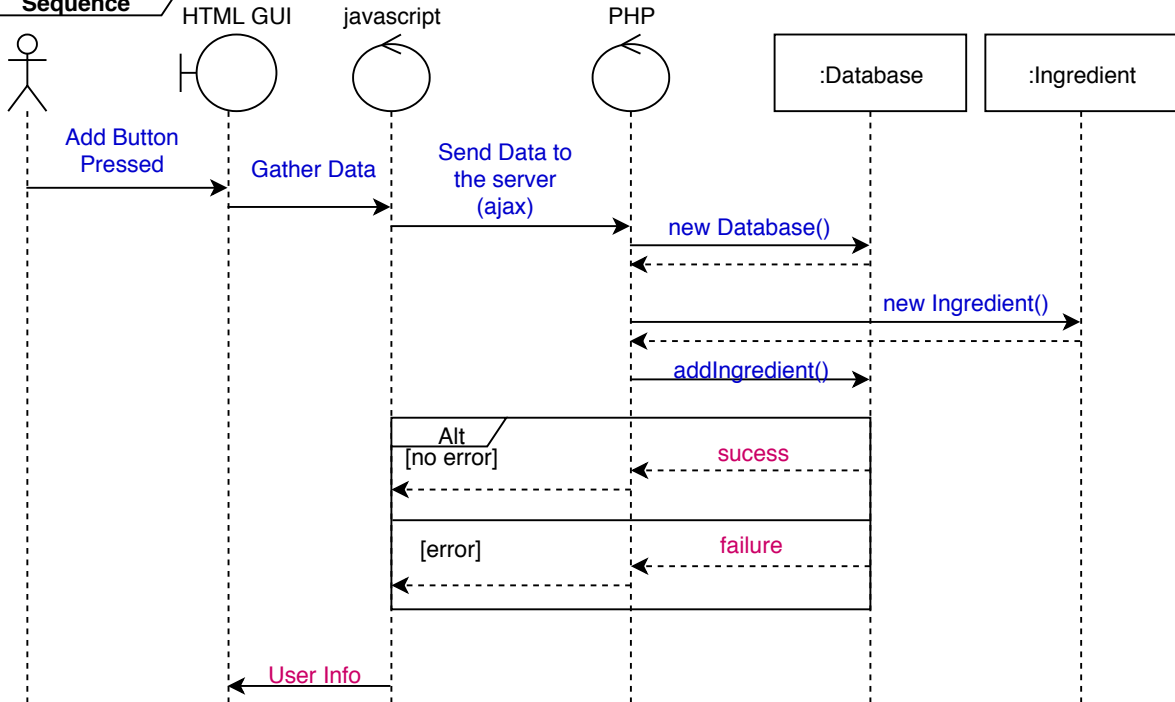

Restaurant PC App Use Case

Restaurant PC-PHP
Class Diagram

Classes have no relations in php. The relationships will be handled from the database schema

Each table has an integer id Primary Key

ADD Ingredient Sequence

ADD Category Sequence