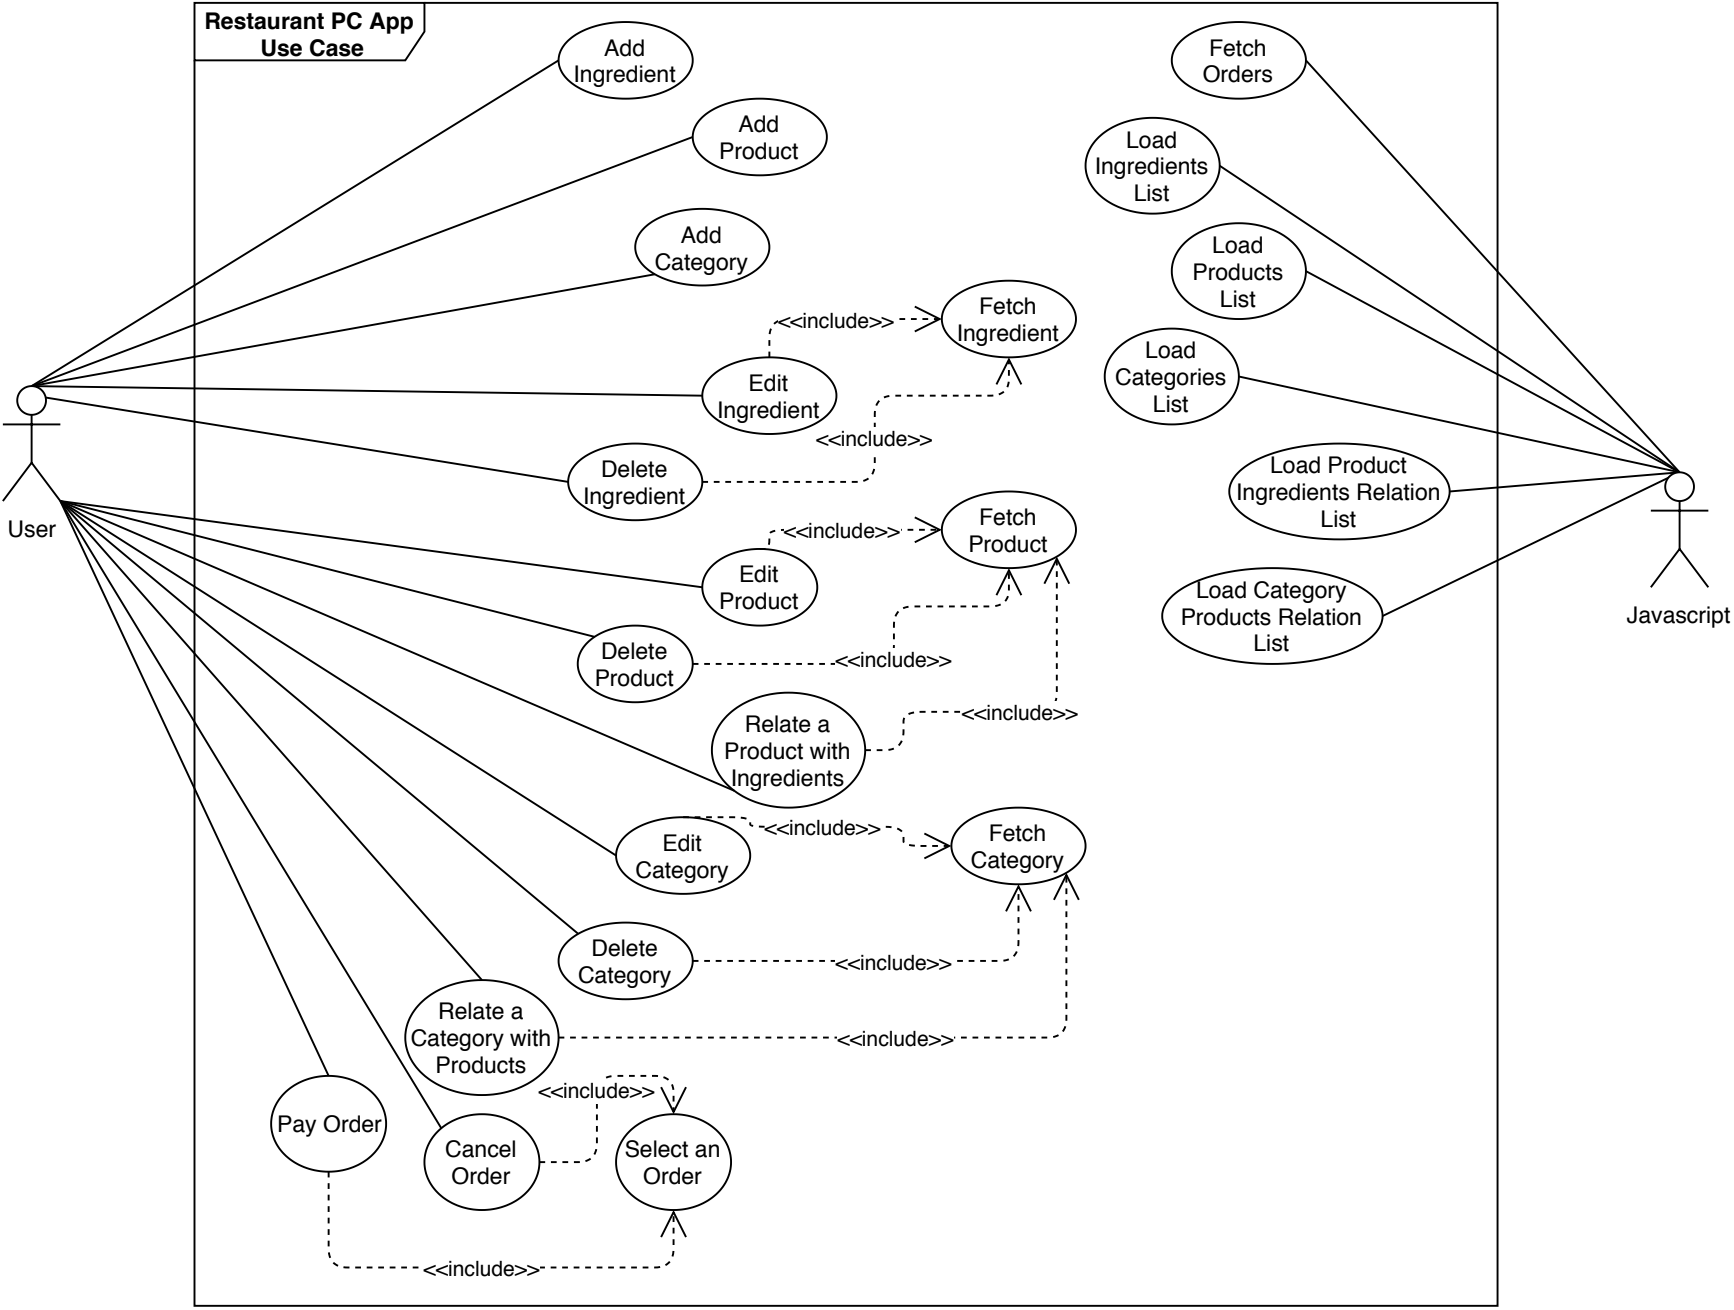

Restaurant PC App Use Case

Restaurant PC-PHP
Class Diagram

Classes have no relations in php. The relationships will be handled from the database schema

Each table has an integer id Primary Key

ADD Ingredient Sequence

ADD Category Sequence